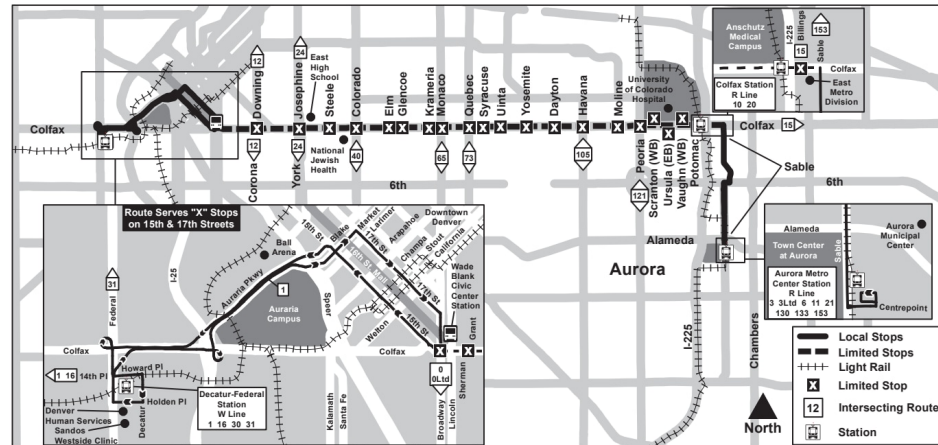

15L East Colfax Limited

ኢስት ኮልፋክስ ሊሚትድ

Route 15Ltd East Colfax Limited Effective: 4 January 2026
Map Revised: 4 January 2026

የባህሪ መርሃ ግብር

የRTD አገልግሎቶች የአዲስ ዓመት ቀን፣ የመታሰቢያ ቀን፣ የዓምብታ ቀን፣ የሰራተኛ ቀን፣ የምስጋና ቀን እና የገና ቀንን በተመለከተ የአሁኑ/የባህሪ መርሃ ግብርን ይከተላሉ።

አፈ ታሪክ

Decatur - Federal...	የማቆሚያ / የጣቢያ...
06:02	ኤኤም
06:32	ከሰዓት በኋላ