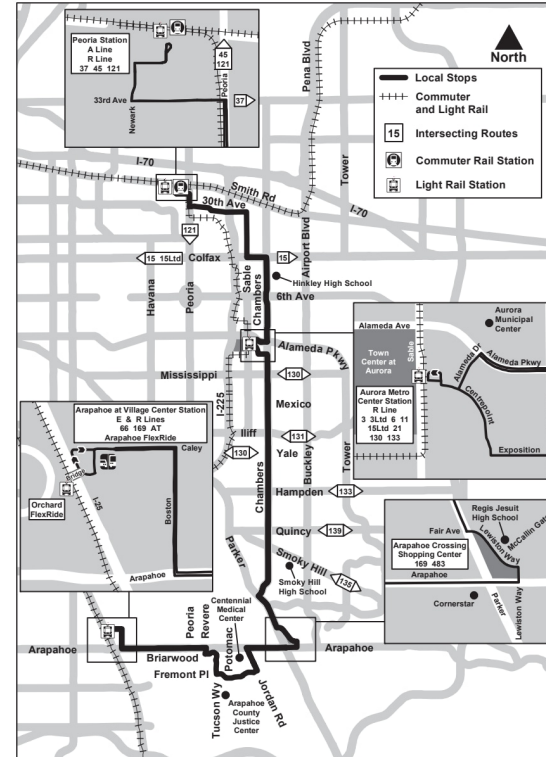

153

Chambers Road

Route 153 Chambers Road Effective: 28 May 2023
Map Revised: 28 May 2023

Holiday schedule

RTD services follow a Sunday/Holiday schedule on New Year's Day, Memorial Day, Independence Day, Labor Day, Thanksgiving Day, and Christmas Day