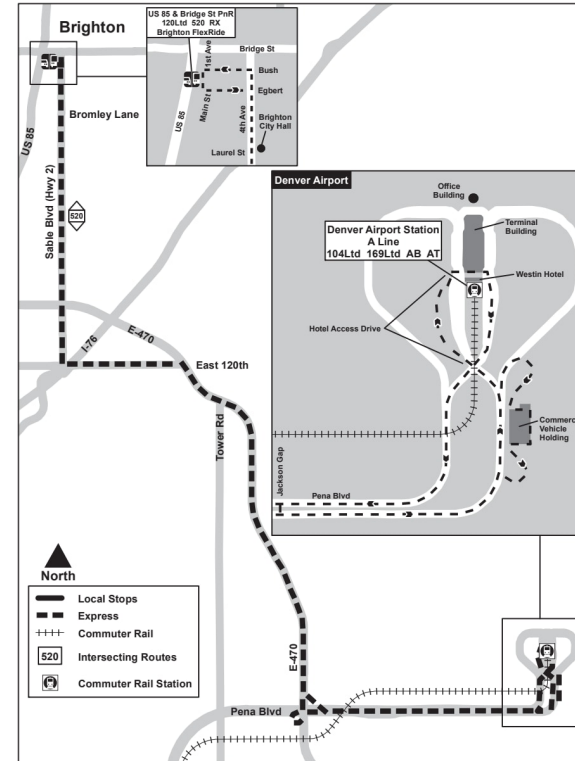

145X

Brighton / Denver Airport

Route 145X Brighton/DIA Express

Holiday schedule

RTD services follow a Sunday/Holiday schedule on New Year's Day, Memorial Day, Independence Day, Labor Day, Thanksgiving Day, and Christmas Day

Legend

Denver Airport...

01:24

03:00

Stop / Station...

AM

PM