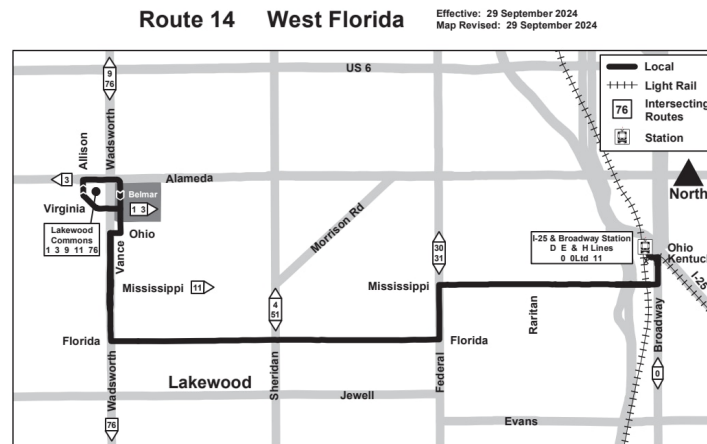

14 West Florida Avenue

Holiday schedule

RTD services follow a Sunday/Holiday schedule on New Year's Day, Memorial Day, Independence Day, Labor Day, Thanksgiving Day, and Christmas Day

Legend

Allison/Virginia...

Stop / Station...

05:36

AM

06:06

PM

14

JANUARY 4, 2026 - MAY 23, 2026

EASTBOUND | MONDAY - FRIDAY

Allison/Virginia Lakewood Commons...	Wadsworth - Mississippi	Florida - Wadsworth	Florida - Sheridan	Mississippi - Federal	Mississippi - Raritan	I-25 & Broadway Station Gate E1
05:36	05:44	05:46	05:51	05:59	06:02	06:09
06:06	06:14	06:16	06:21	06:29	06:32	06:39
07:06	07:14	07:16	07:21	07:29	07:32	07:39
07:36	07:44	07:46	07:51	07:59	08:02	08:09
08:06	08:14	08:16	08:21	08:29	08:32	08:39
08:36	08:44	08:46	08:51	08:59	09:02	09:09
09:06	09:14	09:16	09:21	09:29	09:32	09:39
09:35	09:44	09:46	09:51	09:59	10:02	10:10
10:05	10:14	10:16	10:21	10:29	10:32	10:40
10:34	10:44	10:46	10:51	11:00	11:03	11:11
11:04	11:14	11:16	11:21	11:30	11:33	11:41
11:34	11:44	11:46	11:51	12:00	12:03	12:11
12:04	12:14	12:16	12:21	12:30	12:33	12:41
12:34	12:44	12:46	12:51	01:00	01:03	01:11
01:04	01:14	01:16	01:21	01:30	01:33	01:41
01:34	01:44	01:46	01:51	02:00	02:03	02:11
02:04	02:14	02:16	02:21	02:30	02:33	02:41
02:33	02:44	02:46	02:51	03:00	03:03	03:11
03:03	03:14	03:16	03:21	03:30	03:33	03:41
03:33	03:44	03:46	03:51	04:00	04:03	04:11
04:03	04:14	04:16	04:21	04:30	04:33	04:41
04:34	04:44	04:46	04:51	04:59	05:02	05:09
05:04	05:14	05:16	05:21	05:29	05:32	05:39
05:34	05:44	05:46	05:51	05:59	06:02	06:09
06:04	06:14	06:16	06:21	06:29	06:32	06:39
06:34	06:44	06:46	06:51	06:59	07:02	07:09

RTD PARKING

I-25 / Broadway Station | 988 spaces
901 S Broadway, Denver 80209