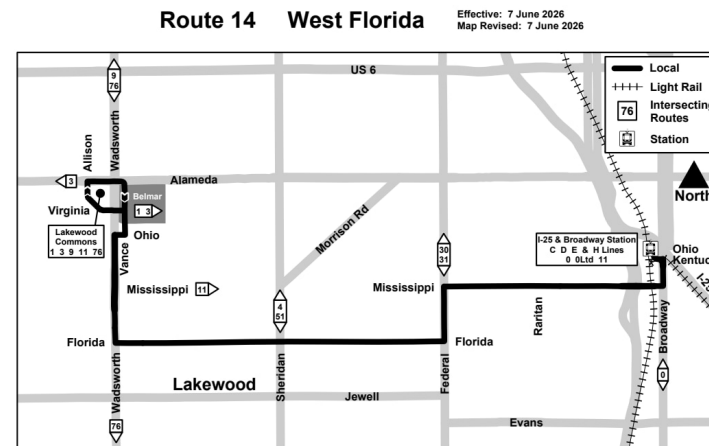

14 West Florida Avenue

Holiday schedule

RTD services follow a Sunday/Holiday schedule on New Year's Day, Memorial Day, Independence Day, Labor Day, Thanksgiving Day, and Christmas Day

Legend

Allison/Virginia...

Stop / Station...

05:36

AM

06:06

PM

14

JUNE 7, 2026 - SEPTEMBER 26, 2026

EASTBOUND | MONDAY - FRIDAY

Allison/Virginia Lakewood Commons...	Wadsworth - Mississippi	Florida - Wadsworth	Florida - Sheridan	Mississippi - Federal	Mississippi - Raritan	I-25 & Broadway Station Gate E1
05:36	05:44	05:46	05:51	05:59	06:02	06:09
06:06	06:14	06:16	06:21	06:29	06:32	06:39
07:06	07:14	07:16	07:21	07:29	07:32	07:39
07:36	07:44	07:46	07:51	07:59	08:02	08:09
08:06	08:14	08:16	08:21	08:29	08:32	08:39
08:36	08:44	08:46	08:51	08:59	09:02	09:09
09:06	09:14	09:16	09:21	09:29	09:32	09:39
09:35	09:44	09:46	09:51	09:59	10:02	10:10
10:05	10:14	10:16	10:21	10:29	10:32	10:40
10:34	10:44	10:46	10:51	11:00	11:03	11:11
11:04	11:14	11:16	11:21	11:30	11:33	11:41
11:34	11:44	11:46	11:51	12:00	12:03	12:11
12:04	12:14	12:16	12:21	12:30	12:33	12:41
12:34	12:44	12:46	12:51	01:00	01:03	01:11
01:04	01:14	01:16	01:21	01:30	01:33	01:41
01:34	01:44	01:46	01:51	02:00	02:03	02:11
02:04	02:14	02:16	02:21	02:30	02:33	02:41
02:33	02:44	02:46	02:51	03:00	03:03	03:11
03:03	03:14	03:16	03:21	03:30	03:33	03:41
03:33	03:44	03:46	03:51	04:00	04:03	04:11
04:03	04:14	04:16	04:21	04:30	04:33	04:41
04:34	04:44	04:46	04:51	04:59	05:02	05:09
05:04	05:14	05:16	05:21	05:29	05:32	05:39
05:34	05:44	05:46	05:51	05:59	06:02	06:09
06:04	06:14	06:16	06:21	06:29	06:32	06:39
06:34	06:44	06:46	06:51	06:59	07:02	07:09

RTD PARKING

Lakewood Commons | 0 spaces
480 S Allison Pkwy, Lakewood 80226

I-25 / Broadway Station | 988 spaces
901 S Broadway, Denver 80209