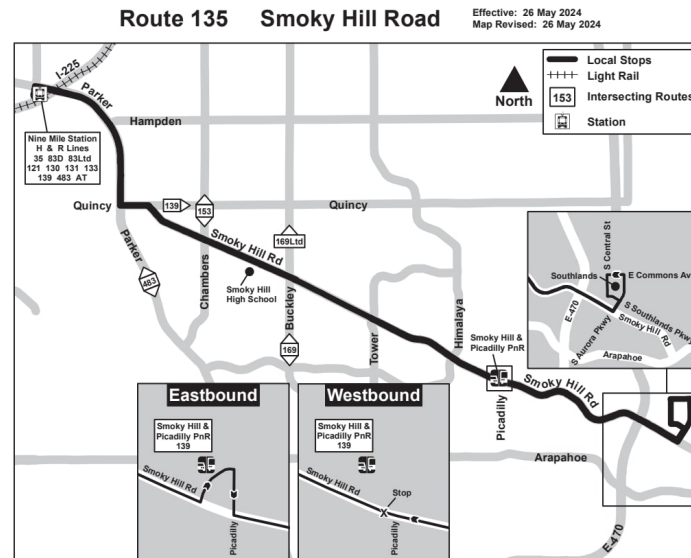

135 Smoky Hill Road

Holiday schedule

RTD services follow a Sunday/Holiday schedule on New Year's Day, Memorial Day, Independence Day, Labor Day, Thanksgiving Day, and Christmas Day

Legend

Nine Mile Station...	Stop / Station...
05:26	AM
06:26	PM

135

JANUARY 4, 2026 - MAY 23, 2026

EASTBOUND | SATURDAY

Nine Mile Station Gate B	Quincy - Parker	Smoky Hill - Chambers	Smoky Hill - Buckley	Smoky Hill & Picadilly Park-n-Ride	Southlands Mall
05:26	05:32	05:35	05:38	05:45	05:54
06:26	06:32	06:35	06:38	06:45	06:54
07:26	07:32	07:35	07:38	07:45	07:54
08:26	08:32	08:35	08:38	08:45	08:54
09:26	09:32	09:35	09:38	09:46	09:56
10:26	10:32	10:35	10:38	10:46	10:56
11:26	11:32	11:35	11:38	11:46	11:56
12:26	12:34	12:37	12:40	12:48	12:59
01:26	01:34	01:37	01:40	01:48	01:59
02:26	02:34	02:37	02:40	02:48	02:59
03:26	03:34	03:37	03:40	03:48	03:58
04:26	04:34	04:37	04:40	04:48	04:58
05:26	05:34	05:37	05:40	05:48	05:58
06:26	06:33	06:36	06:39	06:47	06:57
07:26	07:33	07:36	07:39	07:47	07:57
08:26	08:33	08:36	08:39	08:47	08:57
09:26	09:33	09:36	09:39	09:47	09:57
10:56	11:03	11:06	11:09	11:17	11:27