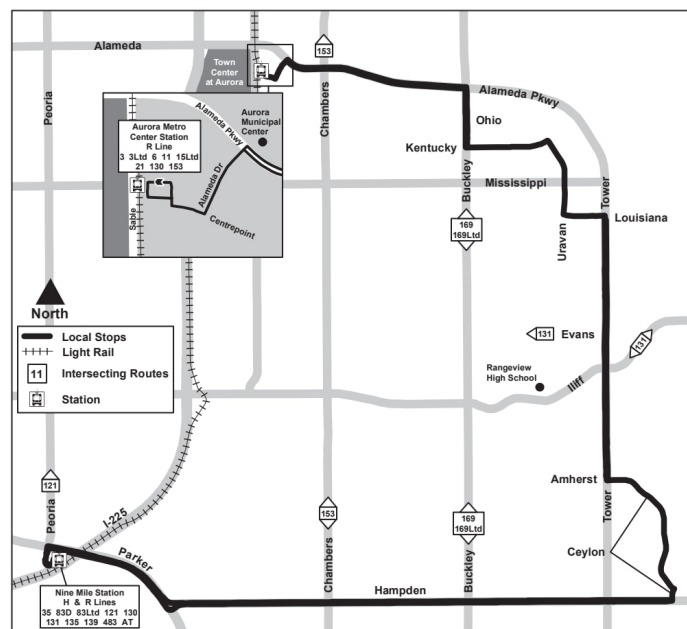

133 Hampden/Tower

Route 133 Hampden/Tower Effective: 28 May 2023
Map Revised: 28 May 2023

Holiday schedule

RTD services follow a Sunday/Holiday schedule on New Year's Day, Memorial Day, Independence Day, Labor Day, Thanksgiving Day, and Christmas Day

JANUARY 4, 2026 - MAY 23, 2026

NORTHBOUND | SATURDAY

Nine Mile Station Gate C	Hampden - Chambers	Hampden - Buckley	Ceylon - Hampden	Tower - Iliff	Buckley - Ohio	Aurora Metro Center Station Gate B
04:56	05:02	05:05	05:10	05:15	05:23	05:30
05:26	05:32	05:35	05:40	05:45	05:53	06:00
05:56	06:02	06:05	06:10	06:15	06:23	06:30
06:26	06:32	06:35	06:40	06:45	06:53	07:00
06:56	07:02	07:05	07:10	07:15	07:23	07:30
07:26	07:32	07:35	07:40	07:45	07:53	08:00
07:56	08:02	08:05	08:10	08:15	08:23	08:30
08:26	08:33	08:36	08:41	08:47	08:55	09:02
08:56	09:03	09:06	09:11	09:17	09:25	09:32
09:26	09:33	09:36	09:41	09:47	09:55	10:02
09:56	10:03	10:06	10:11	10:17	10:25	10:32
10:26	10:33	10:36	10:41	10:47	10:55	11:02
10:56	11:03	11:06	11:11	11:17	11:25	11:32
11:26	11:33	11:36	11:41	11:47	11:55	12:02
11:56	12:03	12:06	12:11	12:17	12:25	12:32
12:26	12:33	12:36	12:41	12:47	12:55	01:02
12:56	01:03	01:06	01:11	01:17	01:25	01:32
01:26	01:33	01:36	01:41	01:47	01:55	02:02
01:56	02:03	02:06	02:11	02:17	02:25	02:32
02:26	02:33	02:36	02:41	02:47	02:55	03:02
02:56	03:03	03:06	03:11	03:17	03:25	03:32
03:26	03:33	03:36	03:41	03:47	03:55	04:02
03:56	04:03	04:06	04:11	04:17	04:25	04:32
04:26	04:33	04:36	04:41	04:47	04:55	05:02
04:56	05:03	05:06	05:11	05:17	05:25	05:32
05:26	05:33	05:36	05:41	05:47	05:55	06:02
05:56	06:03	06:06	06:11	06:17	06:25	06:32