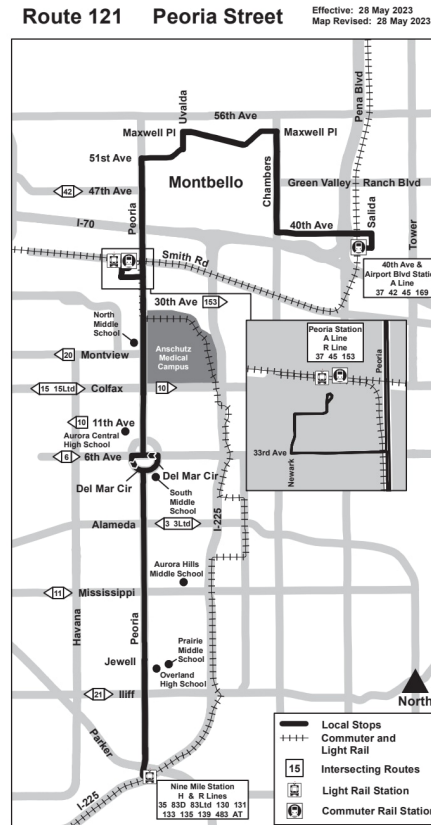

121

Peoria Street

Holiday schedule

RTD services follow a Sunday/Holiday schedule on New Year's Day, Memorial Day, Independence Day, Labor Day, Thanksgiving Day, and Christmas Day

Legend

Nine Mile Station...	Stop / Station...
02:55	AM
03:54	PM