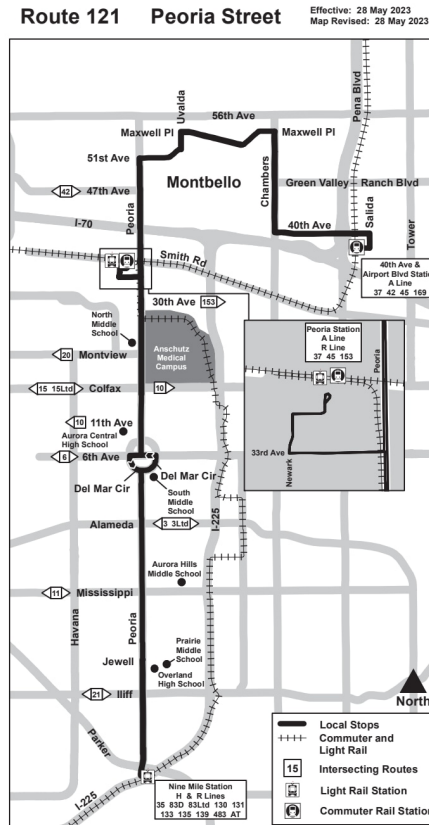

121

Peoria Street

Holiday schedule

RTD services follow a Sunday/Holiday schedule on New Year's Day, Memorial Day, Independence Day, Labor Day, Thanksgiving Day, and Christmas Day

Legend

Nine Mile Station...	Stop / Station...
02:58	AM
03:58	PM