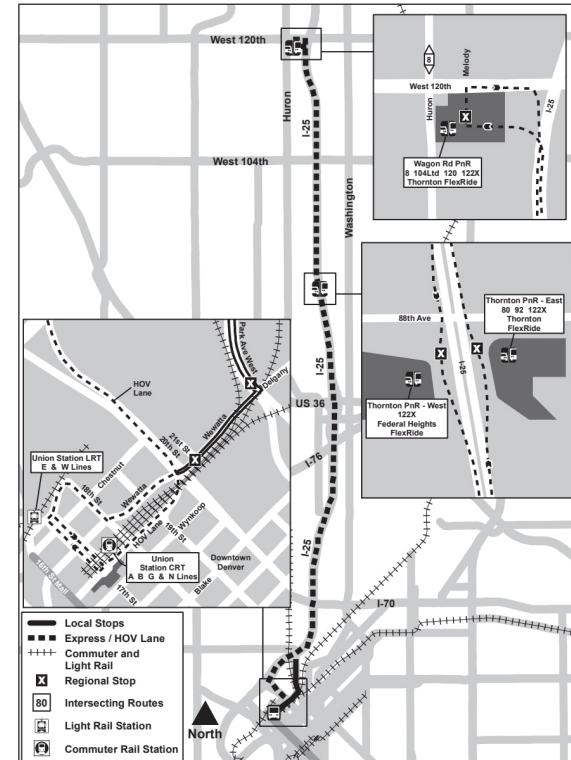

120X

Wagon Road / Thornton Express

Route 120X Thornton/Wagon Rd Express Effective: 26 May 2024
Map Revised: 26 May 2024

Holiday schedule

RTD services follow a Sunday/Holiday schedule on New Year's Day, Memorial Day, Independence Day, Labor Day, Thanksgiving Day, and Christmas Day

Legend

Union Station	Stop / Station...
05:35	AM
06:00	PM

120X

JANUARY 4, 2026 - MAY 23, 2026

NORTHBOUND | MONDAY - FRIDAY

Union Station
05:35
06:00
06:15
06:45
07:00
07:15
07:30
07:45
08:00
08:30
09:00
09:45
10:15
10:45
11:15
11:45
12:15
12:45
01:15
01:45
02:15
02:45
03:05
03:20
03:35
03:50
04:05

Thornton Park-n-Ride - Gate B
05:49
06:14
06:29
06:59
07:14
07:29
07:44
07:59
08:14
08:44
09:14
09:59
10:29
10:59
11:29
11:59
12:26
12:56
01:26
01:56
02:27
02:57
03:17
03:32
03:48
04:03
04:18

Wagon Road Park-n-Ride - Gate D
05:56
06:21
06:36
07:06
07:21
07:36
07:51
08:06
08:21
08:51
09:21
10:06
10:36
11:06
11:36
12:06
12:32
01:02
01:32
02:02
02:33
03:03
03:23
03:39
03:55
04:10
04:25

Union Station

04:20
04:35
04:50
05:05
05:20
05:35
05:50
06:20
06:50
07:26
07:56
08:26
08:56
09:26
10:26
11:26

Thornton Park-n-Ride - Gate B

04:33
04:48
05:03
05:18
05:33
05:48
06:03
06:33
07:03
07:38
08:08
08:38
09:07
09:37
10:37
11:37