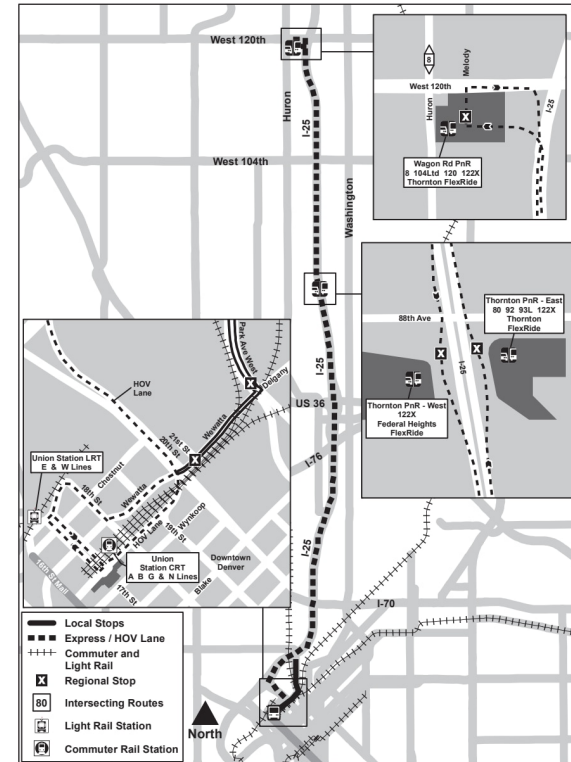

## Wagon Road / Thornton Express

### Wagon Road / Thornton Express

Route 120X Thornton/Wagon Rd Express Effective: 4 January 2026  
Map Revised: 4 January 2026