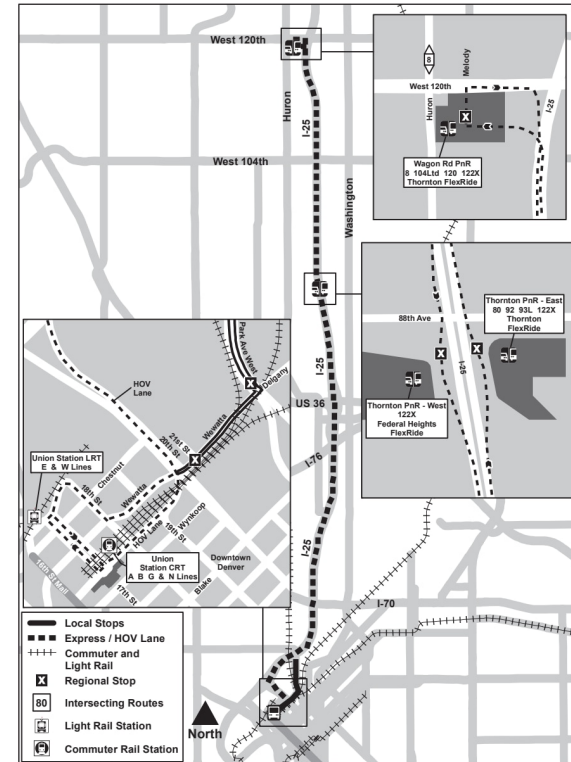

120X

Wagon Road / Thornton Express

Route 120X Thornton/Wagon Rd Express Effective: 4 January 2026
Map Revised: 4 January 2026

Holiday schedule

RTD services follow a Sunday/Holiday schedule on New Year's Day, Memorial Day, Independence Day, Labor Day, Thanksgiving Day, and Christmas Day

Legend

Union Station

10:52

11:52

Stop / Station...

AM

PM

120X

JANUARY 4, 2026 - MAY 23, 2026

NORTHBOUND | SATURDAY

Union Station

10:52
11:52
12:52
01:22
01:52
02:22
02:52
03:22
03:52
04:22
04:52
05:22
05:52
06:31
07:01
07:31
08:01
08:31
09:01
09:31
10:31
11:31

Thornton Park-n-Ride - Gate B

11:06
12:06
01:06
01:36
02:06
02:36
03:06
03:35
04:05
04:35
05:05
05:35
06:05
06:44
07:14
07:44
08:14
08:43
09:13
09:43
10:43
11:43

Wagon Road Park-n-Ride - Gate D

11:12
12:12
01:12
01:42
02:12
02:42
03:12
03:41
04:11
04:41
05:11
05:41
06:11
06:50
07:20
07:50
08:20
08:49
09:19
09:49
10:49
11:49