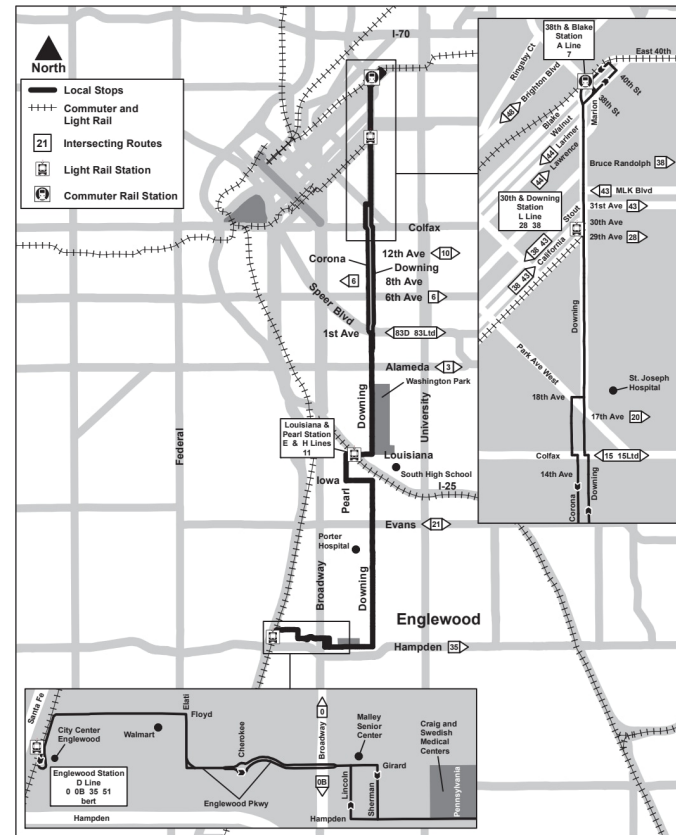

12

South Downing

Саут Даунинг

Route 12 South Downing Effective: 4 January 2026
Map Revised: 4 January 2026

Расписание праздников

Службы RTD следуют воскресному/праздничному расписанию в Новый год, День памяти, День независимости, День труда, День благодарения и Рождество.

Легенда

Englewood...	Название...
05:09	AM
05:31	PM