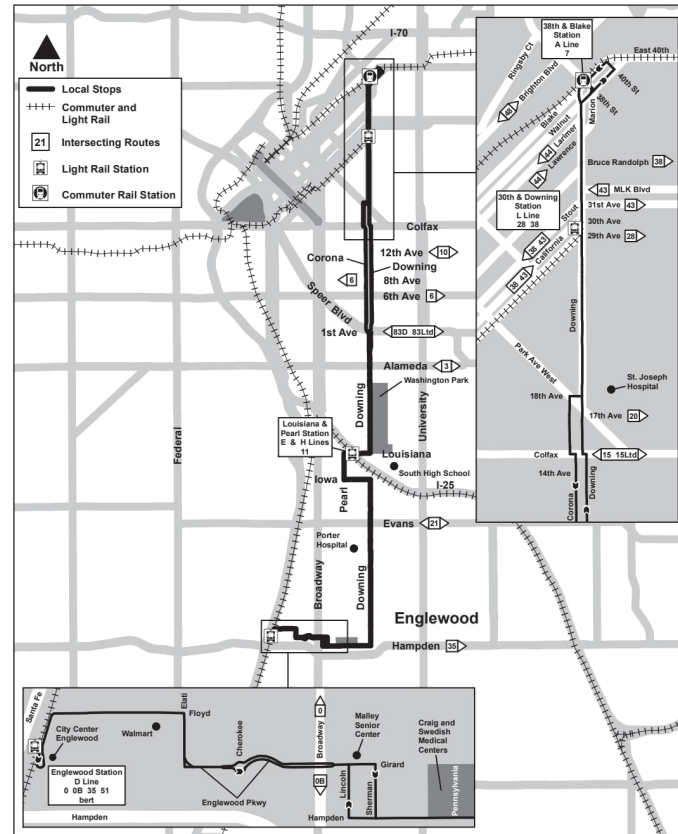

12

South Downing

사우스 다운닝

Route 12 South Downing Effective: 4 January 2026
Map Revised: 4 January 2026

휴일 일정

RTD 서비스는 설날, 현충일, 독립기념일, 노동절, 추수감사절, 성탄절의 일요일/공휴일 일정을 따릅니다.

범례

Englewood...

정류장 / 역 이름

05:41

AM

06:11

PM

12

2026년 1월 4일 - 2026년 5월 23일

북행 | 토요일

Englewood Station - Gate D	Hampden - Pennsylvania	Downing - Evans	Louisiana & Pearl Station - ...	Downing - Alameda	Downing - 6th	Downing - Colfax	Downing - 29th	38th & Blake Station
05:41	05:47	05:55	06:01	06:06	06:10	06:16	06:22	06:27
06:11	06:17	06:25	06:31	06:36	06:40	06:46	06:52	06:57
06:41	06:47	06:55	07:01	07:06	07:10	07:16	07:22	07:27
07:11	07:17	07:25	07:31	07:36	07:40	07:46	07:52	07:57
07:41	07:47	07:55	08:01	08:06	08:10	08:16	08:22	08:27
08:11	08:17	08:25	08:31	08:36	08:40	08:46	08:52	08:57
08:41	08:47	08:55	09:01	09:06	09:10	09:16	09:22	09:27
09:07	09:14	09:22	09:29	09:35	09:39	09:46	09:53	09:58
09:37	09:44	09:52	09:59	10:05	10:09	10:16	10:23	10:28
10:07	10:14	10:22	10:29	10:35	10:39	10:46	10:53	10:58
10:37	10:44	10:52	10:59	11:05	11:09	11:16	11:23	11:28
11:06	11:13	11:21	11:29	11:35	11:39	11:46	11:53	11:58
11:36	11:43	11:51	11:59	12:05	12:09	12:16	12:23	12:28
12:06	12:13	12:21	12:29	12:35	12:39	12:46	12:53	12:58
12:36	12:43	12:51	12:59	01:05	01:09	01:16	01:23	01:28
01:06	01:13	01:21	01:29	01:35	01:39	01:46	01:54	02:00
01:36	01:43	01:51	01:59	02:05	02:09	02:16	02:24	02:30
02:06	02:13	02:21	02:29	02:35	02:39	02:46	02:54	03:00
02:36	02:43	02:51	02:59	03:05	03:09	03:16	03:24	03:30
03:06	03:13	03:21	03:29	03:35	03:39	03:46	03:54	04:00
03:36	03:43	03:51	03:59	04:05	04:09	04:16	04:24	04:30
04:06	04:13	04:21	04:29	04:35	04:39	04:46	04:54	05:00
04:36	04:43	04:51	04:59	05:05	05:09	05:16	05:24	05:30
05:06	05:13	05:21	05:29	05:35	05:39	05:46	05:54	06:00
05:36	05:43	05:51	05:59	06:05	06:09	06:16	06:24	06:30
06:06	06:13	06:21	06:29	06:35	06:39	06:46	06:54	07:00
06:36	06:43	06:51	06:59	07:05	07:09	07:16	07:24	07:30