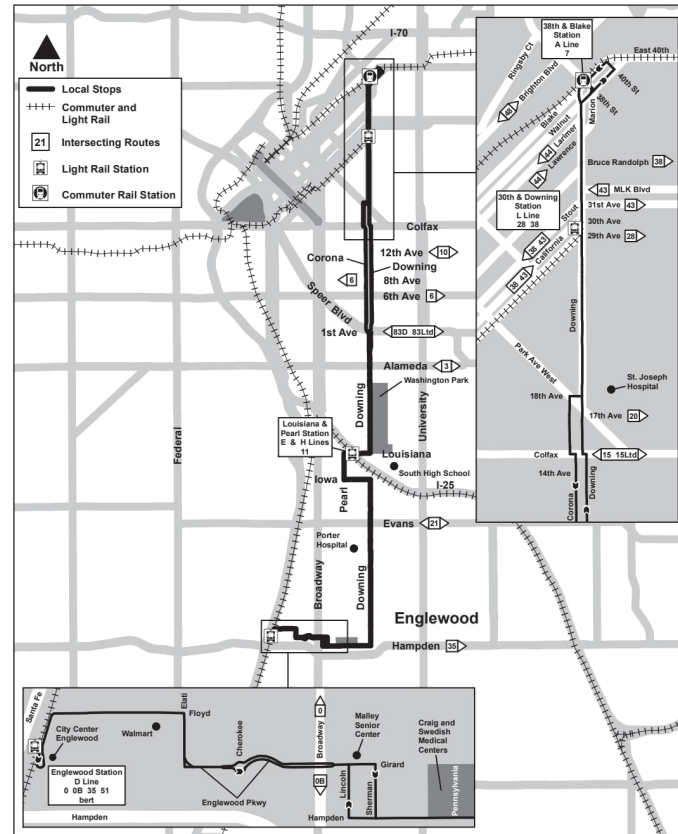

12

South Downing

사우스 다운닝

Route 12 South Downing Effective: 4 January 2026
Map Revised: 4 January 2026

휴일 일정

RTD 운행은 새해 첫날, 현충일, 독립기념일, 노동절, 추수감사절, 크리스마스 당일 일요일 및 공휴일 운행 스케줄을 따릅니다.

설명

Englewood...

05:41

06:11

정류장 / 역명

오전

오후

12

2026년 6월 7일 - 2026년 9월 26일

북쪽 방향 | 토요일

Englewood Station - Gate D	Hampden - Pennsylvania	Downing - Evans	Louisiana & Pearl Station - ...	Downing - Alameda	Downing - 6th	Downing - Colfax	Downing - 29th	38th & Blake Station
05:41	05:47	05:55	06:01	06:06	06:10	06:16	06:22	06:27
06:11	06:17	06:25	06:31	06:36	06:40	06:46	06:52	06:57
06:41	06:47	06:55	07:01	07:06	07:10	07:16	07:22	07:27
07:11	07:17	07:25	07:31	07:36	07:40	07:46	07:52	07:57
07:41	07:47	07:55	08:01	08:06	08:10	08:16	08:22	08:27
08:11	08:17	08:25	08:31	08:36	08:40	08:46	08:52	08:57
08:41	08:47	08:55	09:01	09:06	09:10	09:16	09:22	09:27
09:07	09:14	09:22	09:29	09:35	09:39	09:46	09:53	09:58
09:37	09:44	09:52	09:59	10:05	10:09	10:16	10:23	10:28
10:07	10:14	10:22	10:29	10:35	10:39	10:46	10:53	10:58
10:37	10:44	10:52	10:59	11:05	11:09	11:16	11:23	11:28
11:06	11:13	11:21	11:29	11:35	11:39	11:46	11:53	11:58
11:36	11:43	11:51	11:59	12:05	12:09	12:16	12:23	12:28
12:06	12:13	12:21	12:29	12:35	12:39	12:46	12:53	12:58
12:36	12:43	12:51	12:59	01:05	01:09	01:16	01:23	01:28
01:06	01:13	01:21	01:29	01:35	01:39	01:46	01:54	02:00
01:36	01:43	01:51	01:59	02:05	02:09	02:16	02:24	02:30
02:06	02:13	02:21	02:29	02:35	02:39	02:46	02:54	03:00
02:36	02:43	02:51	02:59	03:05	03:09	03:16	03:24	03:30
03:06	03:13	03:21	03:29	03:35	03:39	03:46	03:54	04:00
03:36	03:43	03:51	03:59	04:05	04:09	04:16	04:24	04:30
04:06	04:13	04:21	04:29	04:35	04:39	04:46	04:54	05:00
04:36	04:43	04:51	04:59	05:05	05:09	05:16	05:24	05:30
05:06	05:13	05:21	05:29	05:35	05:39	05:46	05:54	06:00
05:36	05:43	05:51	05:59	06:05	06:09	06:16	06:24	06:30
06:06	06:13	06:21	06:29	06:35	06:39	06:46	06:54	07:00
06:36	06:43	06:51	06:59	07:05	07:09	07:16	07:24	07:30