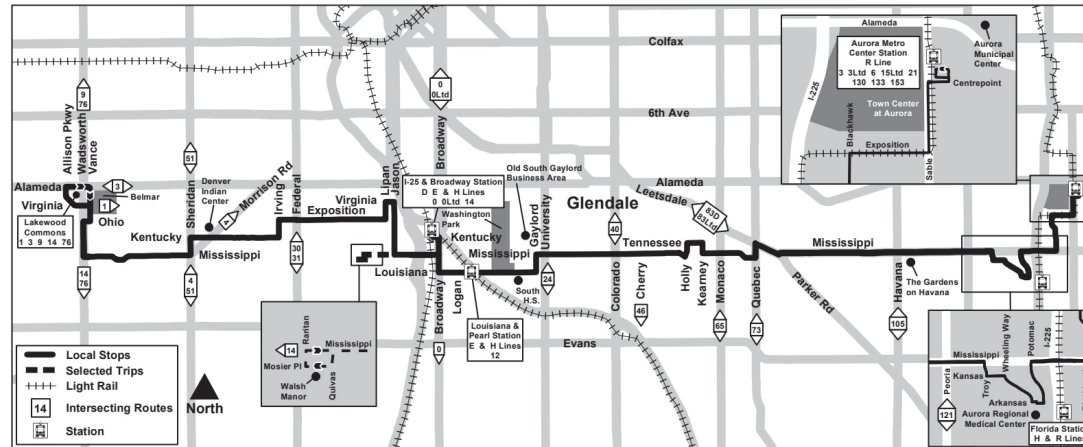

## Mississippi Avenue የሚሲሲፒ አሽቲ

Route 11 Mississippi Avenue Effective: 26 May 2024  
Map Revised: 26 May 2024

Allison/Virginia Lakewood Commons Gate A	Mississippi - Wadsworth	Kentucky - Sheridan	Exposition - Federal	Lipan - Exposition	Mosier - Raritan	I-25 & Broadway Station Gate D1 [Ar]	I-25 & Broadway Station Gate D1 [Lv]	Louisiana & Pearl Station Gate A	Mississippi - University	Mississippi - Colorado	Mississippi - Monaco	Quebec - Mississippi	Mississippi - Havana	Mississippi - Peoria	Arkansas - Potomac	Aurora Metro Center Station Gate J
07:39	07:48	07:54	08:01	08:06	08:12	08:23	08:25	08:31	08:36	08:40	08:48	08:51	08:59	09:02	09:07	09:16
08:39	08:48	08:54	09:01	09:06	09:12	09:23	09:25	09:31	09:36	09:40	09:48	09:51	09:59	10:02	10:07	10:16
09:33	09:41	09:47	09:54	09:59	10:05	10:16	10:18	10:24	10:29	10:33	10:41	10:44	10:51	10:54	10:58	11:06
10:33	10:41	10:47	10:54	10:59	11:05	11:16	11:18	11:24	11:29	11:33	11:41	11:44	11:51	11:54	11:58	12:06

## የRTD ፓርኪንግ

I-25 / Broadway Station | 988 ቦታዎች  
901 S Broadway, Denver 80209

Aurora Metro Center Station | 145 ቦታዎች  
14555 E Centrepoint Dr, Aurora 80012