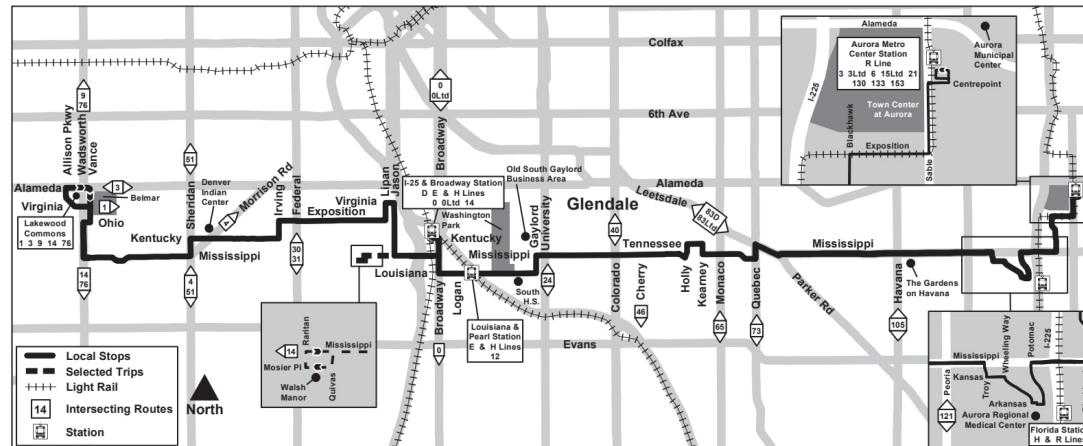

## Mississippi Avenue

Route 11 Mississippi Avenue Effective: 26 May 2024  
Map Revised: 26 May 2024

### Holiday schedule

RTD services follow a Sunday/Holiday schedule on New Year's Day, Memorial Day, Independence Day, Labor Day, Thanksgiving Day, and Christmas Day