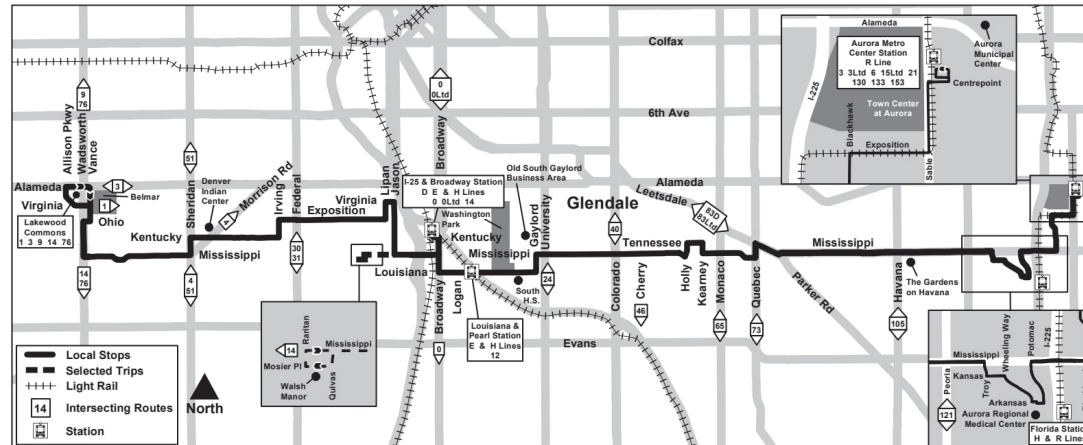

## Mississippi Avenue የሚሲሲፒ አሽቲ

Route 11 Mississippi Avenue Effective: 26 May 2024  
Map Revised: 26 May 2024

Allison/Virginia Lakewood Commons Gate A	Mississippi - Wadsworth	Kentucky - Sheridan	Exposition - Federal	Lipan - Exposition	Mosier - Raritan	I-25 & Broadway Station Gate D1 [Ar]	I-25 & Broadway Station Gate D1 [Lv]	Louisiana & Pearl Station Gate A	Mississippi - University	Mississippi - Colorado	Mississippi - Monaco	Quebec - Mississippi	Mississippi - Havana	Mississippi - Peoria	Arkansas - Potomac	Aurora Metro Center Station Gate J
08:39	08:47	08:53	09:00	09:06	09:12	09:21	09:23	09:31	09:37	09:41	09:49	09:52	09:59	10:02	10:06	10:14
09:32	09:40	09:46	09:53	09:59	10:05	10:14	10:16	10:24	10:30	10:34	10:42	10:45	10:52	10:55	10:59	11:07
10:32	10:40	10:46	10:53	10:59	11:05	11:14	11:16	11:24	11:30	11:34	11:42	11:45	11:52	11:55	11:59	12:07

## የRTD ፓርኪንግ

I-25 / Broadway Station | 988 ቦታዎች  
901 S Broadway, Denver 80209

Aurora Metro Center Station | 145 ቦታዎች  
14555 E Centrepoint Dr, Aurora 80012