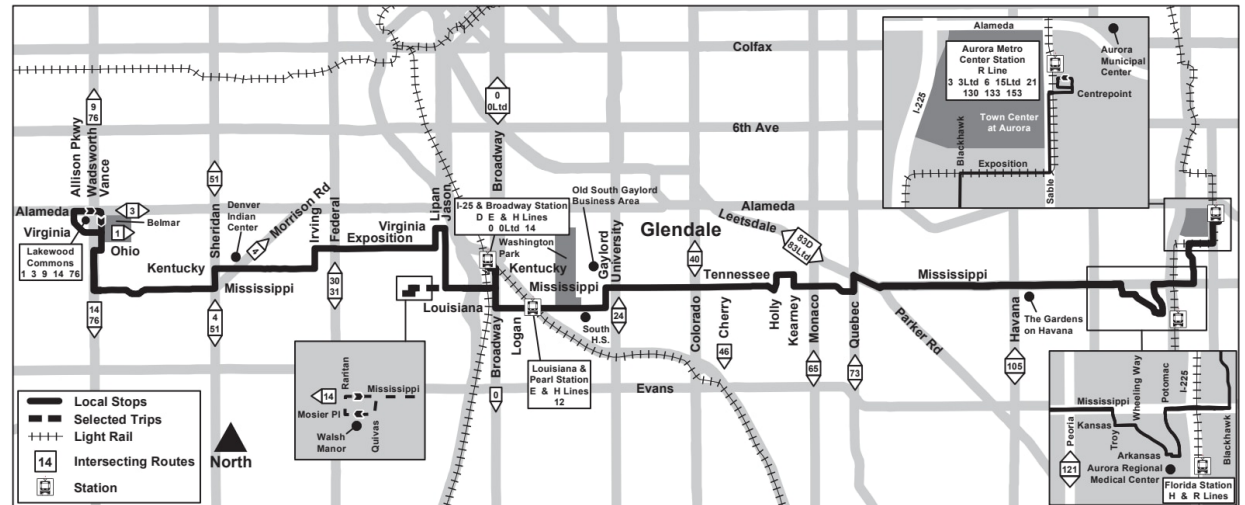

## Route 11 Mississippi Avenue

Effective: 26 May 2024  
Map Revised: 26 May 2024

### Holiday schedule

RTD services follow a Sunday/Holiday schedule on New Year's Day, Memorial Day, Independence Day, Labor Day, Thanksgiving Day, and Christmas Day

10:32 10:40 10:46 10:53 10:59 11:05 11:14 11:16 11:24 11:30 11:34 11:42 11:45 11:52 11:55 11:59 12:07

This trip operates only on school days and is open to the public.