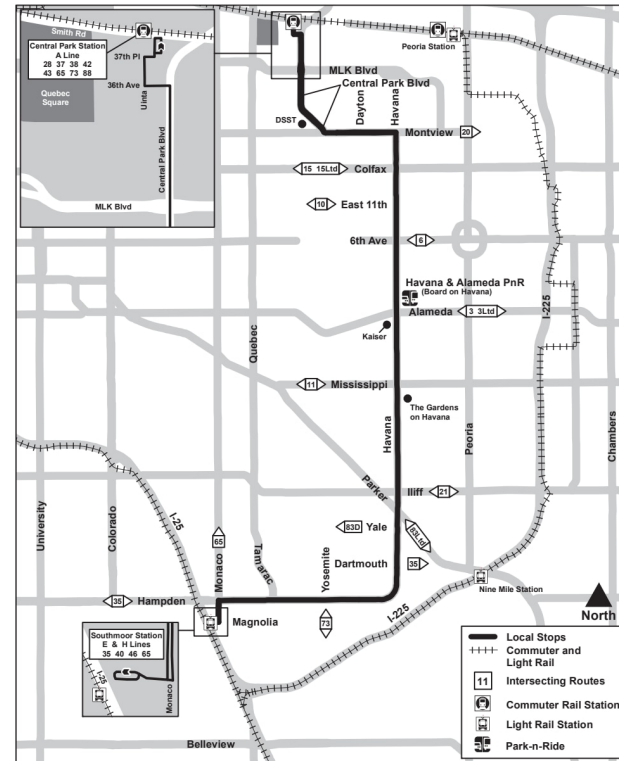

## Havana Street

Rue de la Havane

Route 105 Havana Street Effective: 26 May 2024  
Map Revised: 26 May 2024

### Calendrier des vacances

Les services RTD suivent un horaire dimanche/vacances le jour de l'an, Memorial Day, Independence Day, Labor Day, Thanksgiving Day et le jour de Noël.

## PARKING RTD

Alameda / Havana | 128 espaces  
200 S Havana St, Aurora 80012

Southmoor Station | 788 espaces  
3737 S Monaco Pkwy, Denver 80237

Central Park Station | 1500 espaces  
8200 Smith Rd, Denver 80207