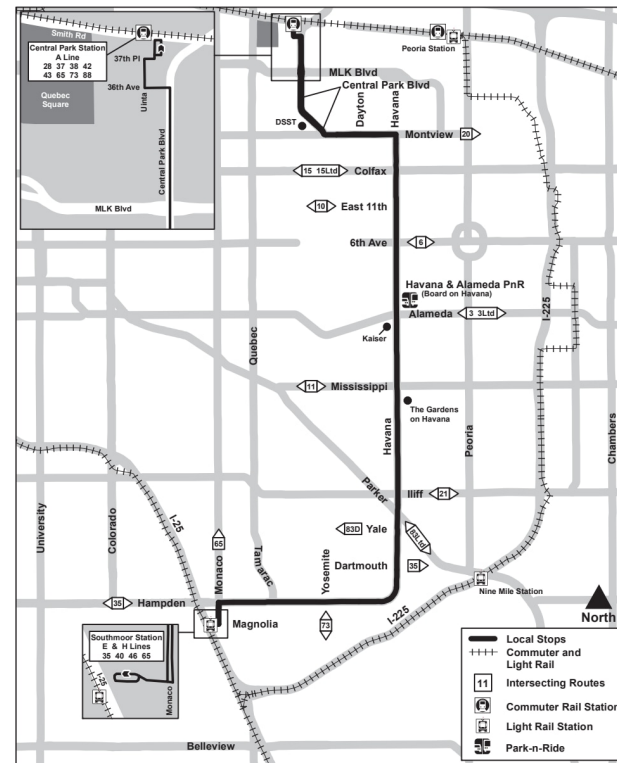

## Havana Street

Route 105 Havana Street Effective: 26 May 2024  
Map Revised: 26 May 2024

### Holiday schedule

RTD services follow a Sunday/Holiday schedule on New Year's Day, Memorial Day, Independence Day, Labor Day, Thanksgiving Day, and Christmas Day

Southmoor Station - Gate D	Hampden - Yosemite	Havana - Iliff	Havana - Mississippi	Havana - Alameda	Havana - 6th	Havana - Colfax	Montview - Dayton	Central Park Station - Gate...
12:04	12:11	12:18	12:23	12:26	12:29	12:33	12:36	12:45
12:34	12:41	12:48	12:53	12:56	12:59	01:03	01:06	01:15

## RTD PARKING

Alameda / Havana | 128 spaces  
200 S Havana St, Aurora 80012

Southmoor Station | 788 spaces  
3737 S Monaco Pkwy, Denver 80237

Central Park Station | 1500 spaces  
8200 Smith Rd, Denver 80207