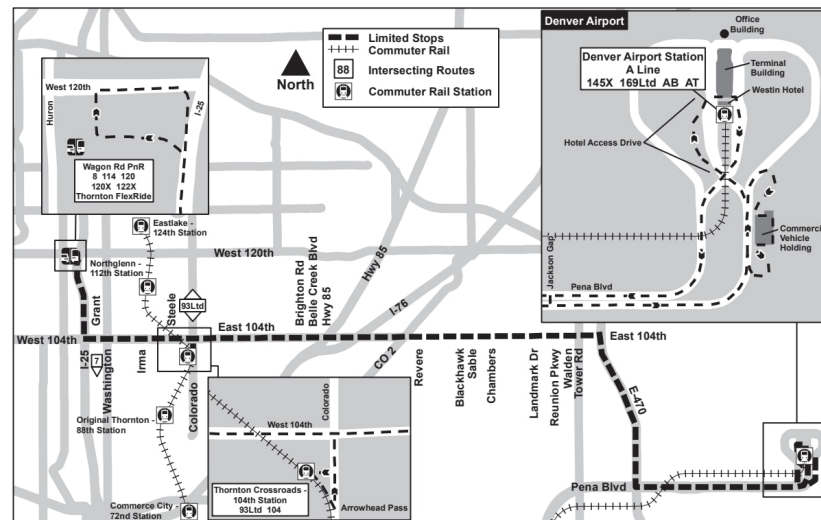

104L Wagon Road / Denver Airport Limited

Route 104Ltd Wagon Rd/DIA Limited Effective: 31 August 2025
Map Revised: 31 August 2025

Holiday schedule

RTD services follow a Sunday/Holiday schedule on New Year's Day, Memorial Day, Independence Day, Labor Day, Thanksgiving Day, and Christmas Day

Legend

Wagon Road...

03:50
04:50

Stop / Station...

AM
PM

104L

JANUARY 4, 2026 - MAY 23, 2026

EASTBOUND | MONDAY - FRIDAY

Wagon Road Park-n-Ride -...	104th - Washington	104th - Colorado	Thornton Crossroads -...	104th - US 85	104th & Revere Park-n-Ride	104th - Reunion	Denver Airport Station - Gate 6...	Denver Airport Station - Gate...
03:50	03:57	04:01	04:04	04:12	04:17	04:24	04:40	
04:50	04:57	05:01	05:04	05:12	05:17	05:24	05:40	
05:50	05:57	06:01	06:04	06:12	06:17	06:24	06:40	
06:45	06:53	06:58	07:01	07:11	07:17	07:24	07:40	
07:45	07:53	07:58	08:01	08:11	08:17	08:24	08:40	
08:45	08:53	08:58	09:01	09:11	09:17	09:24	09:40	
09:45	09:53	09:58	10:01	10:11	10:17	10:24		10:40
10:45	10:53	10:58	11:02	11:12	11:18	11:25		11:40
11:15	11:23	11:28	11:32	11:42	11:48	11:55	12:10	
12:44	12:53	12:58	01:02	01:12	01:18	01:25		01:40
01:44	01:53	01:58	02:02	02:12	02:18	02:25		02:40
02:48	02:57	03:02	03:05	03:15	03:21	03:28	03:50	
03:48	03:57	04:02	04:05	04:15	04:21	04:28		04:50
04:38	04:47	04:52	04:55	05:05	05:11	05:18		05:40
05:08	05:17	05:22	05:25	05:35	05:41	05:48		06:10
05:45	05:54	05:59	06:02	06:12	06:18	06:25	06:47	
06:48	06:56	07:00	07:03	07:11	07:16	07:22		07:40
07:15	07:23	07:27	07:30	07:38	07:43	07:49	08:07	
08:15	08:23	08:27	08:30	08:38	08:43	08:49		09:07
09:45	09:53	09:57	10:00	10:08	10:13	10:19		10:37
10:15	10:23	10:27	10:30	10:38	10:43	10:49		11:07
11:45	11:53	11:57	12:00	12:08	12:13	12:19		12:37