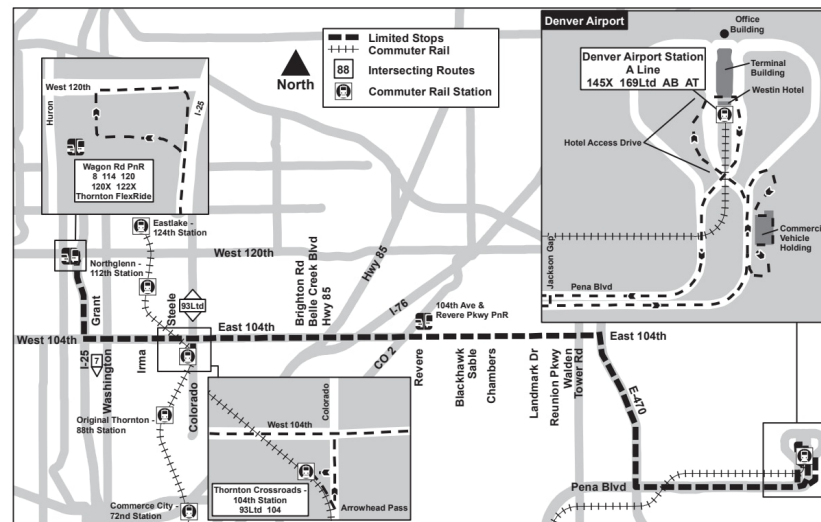

104L Wagon Road / Denver Airport Limited

Route 104Ltd Wagon Rd/DIA Limited Effective: 29 September 2024
Map Revised: 29 September 2024

Holiday schedule

RTD services follow a Sunday/Holiday schedule on New Year's Day, Memorial Day, Independence Day, Labor Day, Thanksgiving Day, and Christmas Day

Legend

Wagon Road...	Stop / Station...
03:50	AM
04:50	PM

104L

JANUARY 19, 2025 - MAY 24, 2025

EASTBOUND | MONDAY - FRIDAY

Wagon Road Park-n-Ride - Gate...	104th - Washington	104th - Colorado	Thornton Crossroads -...	104th - US 85	104th & Revere Park-n-Ride	104th - Reunion	Denver Airport Station
03:50	03:57	04:01	04:04	04:12	04:17	04:24	04:40
04:50	04:57	05:01	05:04	05:12	05:17	05:24	05:40
05:50	05:57	06:01	06:04	06:12	06:17	06:24	06:40
06:45	06:53	06:58	07:01	07:11	07:17	07:24	07:40
07:45	07:53	07:58	08:01	08:11	08:17	08:24	08:40
08:45	08:53	08:58	09:01	09:11	09:17	09:24	09:40
09:45	09:53	09:58	10:01	10:11	10:17	10:24	10:40
10:45	10:53	10:58	11:02	11:12	11:18	11:25	11:40
11:15	11:23	11:28	11:32	11:42	11:48	11:55	12:10
12:44	12:53	12:58	01:02	01:12	01:18	01:25	01:40
01:44	01:53	01:58	02:02	02:12	02:18	02:25	02:40
02:48	02:57	03:02	03:05	03:15	03:21	03:28	03:50
03:48	03:57	04:02	04:05	04:15	04:21	04:28	04:50
04:38	04:47	04:52	04:55	05:05	05:11	05:18	05:40
05:08	05:17	05:22	05:25	05:35	05:41	05:48	06:10
05:45	05:54	05:59	06:02	06:12	06:18	06:25	06:47
06:48	06:56	07:00	07:03	07:11	07:16	07:22	07:40
07:15	07:23	07:27	07:30	07:38	07:43	07:49	08:07
08:15	08:23	08:27	08:30	08:38	08:43	08:49	09:07
09:45	09:53	09:57	10:00	10:08	10:13	10:19	10:37
10:15	10:23	10:27	10:30	10:38	10:43	10:49	11:07

RTD PARKING

Thornton Crossroads / 104th Ave | 880 spaces
10375 Colorado Blvd, Thornton 80229

104th Ave / Revere | 90 spaces
12340 E 104th Ave, Commerce City 80022

Wagon Road | 1540 spaces
600 W 120th Ave, Westminster 80234