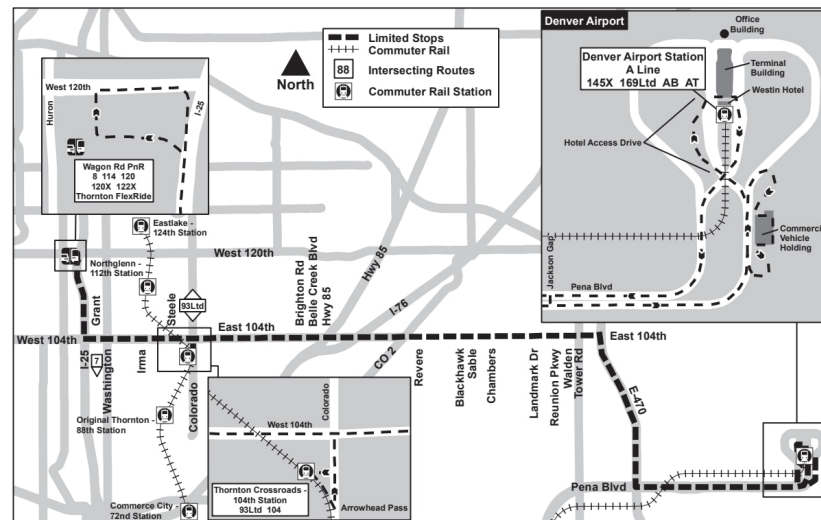

104L Wagon Road / Denver Airport Limited

Route 104Ltd Wagon Rd/DIA Limited Effective: 31 August 2025
Map Revised: 31 August 2025

Holiday schedule

RTD services follow a Sunday/Holiday schedule on New Year's Day, Memorial Day, Independence Day, Labor Day, Thanksgiving Day, and Christmas Day

Legend

Wagon Road...

03:53
04:53

Stop / Station...

AM
PM

104L

JANUARY 4, 2026 - MAY 23, 2026

EASTBOUND | SUNDAY/HOLIDAY

Wagon Road Park-n-Ride -...	104th - Washington	104th - Colorado	Thornton Crossroads -...	104th - US 85	104th & Revere Park-n-Ride	104th - Reunion	Denver Airport Station - Gate 6...	Denver Airport Station - Gate...
03:53	04:00	04:04	04:07	04:14	04:19	04:24	04:38	
04:53	05:00	05:04	05:07	05:14	05:19	05:24	05:38	
05:48	05:55	05:59	06:02	06:09	06:14	06:19	06:33	
06:48	06:57	07:01	07:04	07:14	07:19	07:24	07:38	
07:47	07:56	08:00	08:03	08:13	08:18	08:23	08:37	
08:47	08:56	09:00	09:03	09:13	09:18	09:24	09:38	
09:49	09:58	10:02	10:05	10:15	10:20	10:26		10:40
10:49	10:57	11:01	11:04	11:14	11:19	11:25		11:41
11:19	11:27	11:31	11:34	11:44	11:49	11:55	12:11	
12:49	12:57	01:01	01:04	01:14	01:19	01:25		01:41
01:49	01:57	02:01	02:04	02:14	02:19	02:25		02:41
02:19	02:27	02:31	02:34	02:44	02:49	02:55		03:11
03:49	03:57	04:01	04:04	04:14	04:19	04:25		04:41
04:49	04:57	05:01	05:04	05:14	05:19	05:25		05:41
05:17	05:25	05:29	05:32	05:42	05:47	05:53		06:09
05:49	05:57	06:01	06:04	06:14	06:19	06:25	06:41	
06:49	06:57	07:01	07:04	07:12	07:17	07:23		07:37
07:19	07:27	07:31	07:34	07:42	07:47	07:53	08:07	
08:19	08:27	08:31	08:34	08:42	08:47	08:53		09:07
09:49	09:57	10:01	10:04	10:12	10:17	10:23		10:37
10:19	10:27	10:31	10:34	10:42	10:47	10:53		11:07
11:45	11:53	11:57	12:00	12:08	12:13	12:19		12:33