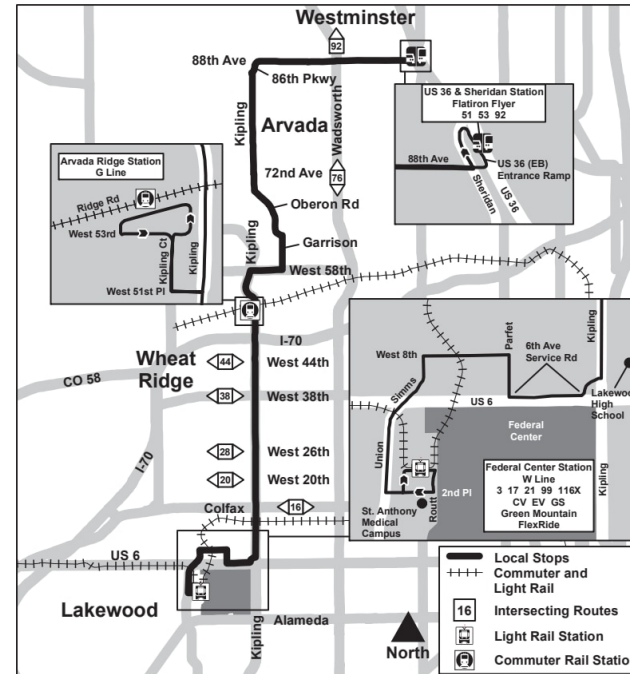

100

Route 100 Kipling Street Effective: 7 January 2024
Map Revised: 7 January 2024

Holiday schedule

RTD services follow a Sunday/Holiday schedule on New Year's Day, Memorial Day, Independence Day, Labor Day, Thanksgiving Day, and Christmas Day

Legend

**Federal Center
Station Gate M**

05:20

05:50

**Stop / Station
Name**

AM

PM

100

JANUARY 19, 2025 - MAY 24, 2025

NORTHBOUND | MONDAY - FRIDAY

Federal Center...	Kipling - 8th PI	Kipling - Colfax	Kipling - 38th	Arvada Ridge Station Gate...	Arvada Ridge Station Gate...	58th - Independence	Kipling - 72nd	88th - Wadsworth	US 36 & Sheridan...
05:20	05:30	05:32	05:37	05:44	05:47	05:53	06:00	06:09	06:15
05:50	06:00	06:02	06:07	06:14					
06:20	06:30	06:32	06:37	06:44	06:47	06:53	07:00	07:09	07:15
06:50	07:00	07:02	07:07	07:14					
07:20	07:30	07:32	07:37	07:44	07:47	07:53	08:00	08:09	08:15
07:50	08:00	08:02	08:07	08:14					
08:20	08:30	08:32	08:37	08:44	08:47	08:53	09:00	09:09	09:15
08:49	09:00	09:02	09:07	09:15					
09:19	09:30	09:32	09:37	09:45	09:48	09:54	10:01	10:10	10:17
09:49	10:00	10:02	10:07	10:15					
10:19	10:30	10:32	10:37	10:45	10:48	10:54	11:01	11:10	11:17
10:49	11:00	11:02	11:07	11:15					
11:19	11:30	11:32	11:37	11:45	11:48	11:54	12:01	12:10	12:17
11:49	12:00	12:02	12:07	12:15					
12:19	12:30	12:32	12:37	12:45	12:48	12:54	01:01	01:10	01:17
12:49	01:00	01:02	01:07	01:15					
01:19	01:30	01:32	01:37	01:45	01:48	01:54	02:01	02:10	02:17
01:49	02:00	02:02	02:07	02:15					
02:19	02:30	02:32	02:37	02:45	02:48	02:54	03:01	03:10	03:17
02:49	03:00	03:02	03:07	03:15					
03:19	03:30	03:32	03:37	03:45	03:48	03:54	04:01	04:10	04:17
03:49	04:00	04:02	04:07	04:15					
04:19	04:30	04:32	04:37	04:45	04:48	04:54	05:01	05:10	05:17
04:50	05:00	05:02	05:07	05:14					
05:20	05:30	05:32	05:37	05:44	05:47	05:53	06:00	06:09	06:15
05:50	06:00	06:02	06:07	06:14					
06:20	06:30	06:32	06:37	06:44	06:47	06:53	07:00	07:09	07:15
06:50	07:00	07:02	07:07	07:14					
07:20	07:30	07:32	07:37	07:44	07:47	07:53	08:00	08:09	08:15