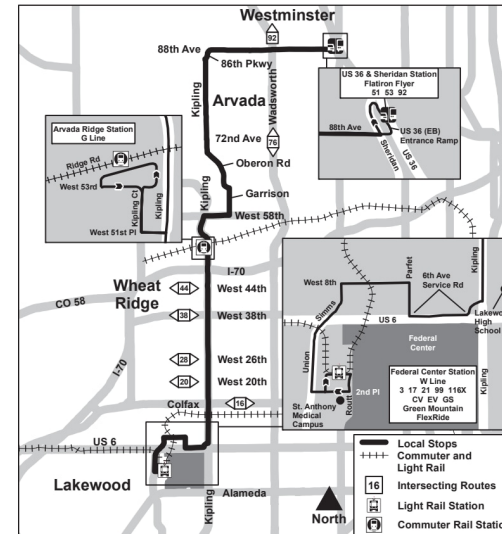

100

Kipling Street

Route 100 Kipling Street Effective: 7 January 2024
Map Revised: 7 January 2024

Holiday schedule

RTD services follow a Sunday/Holiday schedule on New Year's Day, Memorial Day, Independence Day, Labor Day, Thanksgiving Day, and Christmas Day

JANUARY 4, 2026 - MAY 23, 2026

NORTHBOUND | MONDAY - FRIDAY

Federal Center...	Kipling - 8th PI	Kipling - Colfax	Kipling - 38th	Arvada Ridge Station Gate...	Arvada Ridge Station Gate...	58th - Independence	Kipling - 72nd	88th - Wadsworth	US 36 & Sheridan...
05:20	05:30	05:32	05:37	05:44	05:47	05:53	06:00	06:09	06:15
05:50	06:00	06:02	06:07	06:14					
06:20	06:30	06:32	06:37	06:44	06:47	06:53	07:00	07:09	07:15
06:50	07:00	07:02	07:07	07:14					
07:20	07:30	07:32	07:37	07:44	07:47	07:53	08:00	08:09	08:15
07:50	08:00	08:02	08:07	08:14					
08:20	08:30	08:32	08:37	08:44	08:47	08:53	09:00	09:09	09:15
08:49	09:00	09:02	09:07	09:15					
09:19	09:30	09:32	09:37	09:45	09:48	09:54	10:01	10:10	10:17
09:49	10:00	10:02	10:07	10:15					
10:19	10:30	10:32	10:37	10:45	10:48	10:54	11:01	11:10	11:17
10:49	11:00	11:02	11:07	11:15					
11:19	11:30	11:32	11:37	11:45	11:48	11:54	12:01	12:10	12:17
11:49	12:00	12:02	12:07	12:15					
12:19	12:30	12:32	12:37	12:45	12:48	12:54	01:01	01:10	01:17
12:49	01:00	01:02	01:07	01:15					
01:19	01:30	01:32	01:37	01:45	01:48	01:54	02:01	02:10	02:17
01:49	02:00	02:02	02:07	02:15					
02:19	02:30	02:32	02:37	02:45	02:48	02:54	03:01	03:10	03:17
02:49	03:00	03:02	03:07	03:15					
03:19	03:30	03:32	03:37	03:45	03:48	03:54	04:01	04:10	04:17
03:49	04:00	04:02	04:07	04:15					
04:19	04:30	04:32	04:37	04:45	04:48	04:54	05:01	05:10	05:17
04:50	05:00	05:02	05:07	05:14					
05:20	05:30	05:32	05:37	05:44	05:47	05:53	06:00	06:09	06:15
05:50	06:00	06:02	06:07	06:14					
06:20	06:30	06:32	06:37	06:44	06:47	06:53	07:00	07:09	07:15