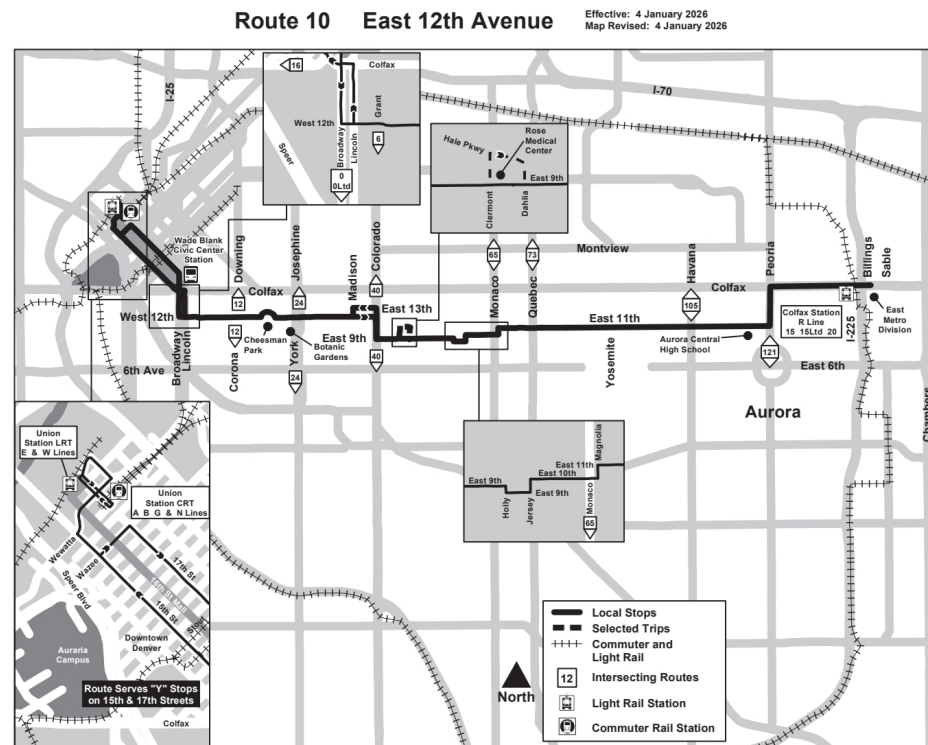

10 East 12th Avenue

Holiday schedule

RTD services follow a Sunday/Holiday schedule on New Year's Day, Memorial Day, Independence Day, Labor Day, Thanksgiving Day, and Christmas Day

Legend

Union Station

06:05

Union Station	17th - Lawrence	17th - Stout	Broadway - Colfax	12th - Corona	12th - York	9th - Clermont	9th - Clermont (Wb)	11th - Quebec	11th - Havana	Colfax - Peoria	E Colfax - Fitzsimons...	Colfax - Billings
08:05	08:14	08:17	08:20	08:26	08:31	08:38	08:41					
08:35	08:44	08:47	08:50	08:56	09:01	09:08		09:18	09:24	09:26	09:29	09:30
09:05	09:14	09:17	09:20	09:26	09:31	09:38	09:41					
09:35	09:44	09:47	09:50	09:56	10:01	10:08		10:18	10:24	10:26	10:29	10:30
10:05	10:14	10:17	10:20	10:26	10:31	10:38	10:41					
10:35	10:44	10:47	10:50	10:56	11:01	11:08		11:18	11:24	11:26	11:29	11:30
11:05	11:14	11:17	11:20	11:26	11:31	11:38	11:41					
11:35	11:44	11:47	11:50	11:56	12:01	12:08		12:18	12:24	12:26	12:29	12:30