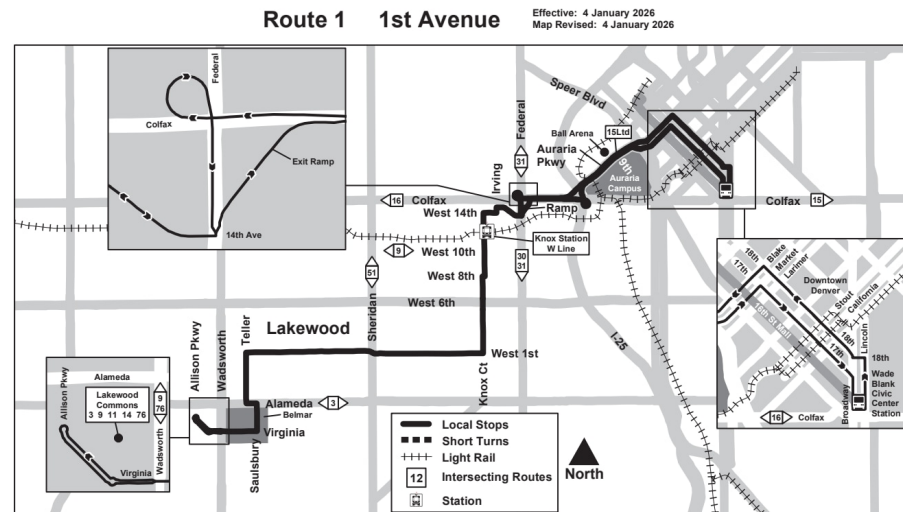

1 West 1st Avenue

1ère Avenue Ouest

Calendrier des vacances

Les services RTD suivent un horaire dimanche/vacances le jour de l'an, Memorial Day, Independence Day, Labor Day, Thanksgiving Day et le jour de Noël.

VERS L'EST | SAMEDI

| Allison/Virginia Lakewood... | Teller - Alameda | 1st - Sheridan | Knox - 1st | Knox Station | Auraria - 9th | 17th - Lawrence | 17th - Champa | Wade Blank Civic Center Stn... |
|---------------------------------|------------------|----------------|--------------|--------------|---------------|-----------------|---------------|-----------------------------------|
| 04:31 | 04:37 | 04:42 | 04:46 | 04:50 | 04:56 | 05:00 | 05:01 | 05:05 |
| 05:31 | 05:37 | 05:42 | 05:46 | 05:50 | 05:56 | 06:00 | 06:01 | 06:05 |
| 06:31 | 06:37 | 06:42 | 06:46 | 06:50 | 06:56 | 07:00 | 07:01 | 07:05 |
| 07:30 | 07:36 | 07:42 | 07:46 | 07:50 | 07:57 | 08:02 | 08:03 | 08:07 |
| 08:30 | 08:36 | 08:42 | 08:46 | 08:50 | 08:57 | 09:02 | 09:03 | 09:07 |
| 09:29 | 09:36 | 09:42 | 09:46 | 09:50 | 09:57 | 10:02 | 10:03 | 10:07 |
| 10:29 | 10:36 | 10:42 | 10:46 | 10:50 | 10:57 | 11:02 | 11:03 | 11:07 |
| 11:29 | 11:36 | 11:42 | 11:46 | 11:50 | 11:57 | 12:02 | 12:03 | 12:07 |
| 12:29 | 12:36 | 12:42 | 12:46 | 12:50 | 12:57 | 01:03 | 01:04 | 01:08 |
| 01:29 | 01:36 | 01:42 | 01:46 | 01:50 | 01:57 | 02:03 | 02:04 | 02:08 |
| 02:29 | 02:36 | 02:42 | 02:46 | 02:50 | 02:57 | 03:03 | 03:04 | 03:08 |
| 03:29 | 03:36 | 03:42 | 03:46 | 03:50 | 03:57 | 04:03 | 04:04 | 04:08 |
| 04:28 | 04:35 | 04:41 | 04:45 | 04:50 | 04:58 | 05:05 | 05:06 | 05:10 |
| 05:28 | 05:35 | 05:41 | 05:45 | 05:50 | 05:58 | 06:05 | 06:06 | 06:10 |
| 06:31 | 06:37 | 06:42 | 06:46 | 06:50 | 06:57 | 07:04 | 07:05 | 07:09 |
| 07:31 | 07:37 | 07:42 | 07:46 | 07:50 | 07:57 | 08:04 | 08:05 | 08:09 |
| 08:31 | 08:37 | 08:42 | 08:46 | 08:50 | 08:57 | 09:04 | 09:05 | 09:09 |
| 09:31 | 09:37 | 09:42 | 09:46 | 09:50 | 09:57 | 10:03 | 10:04 | 10:08 |