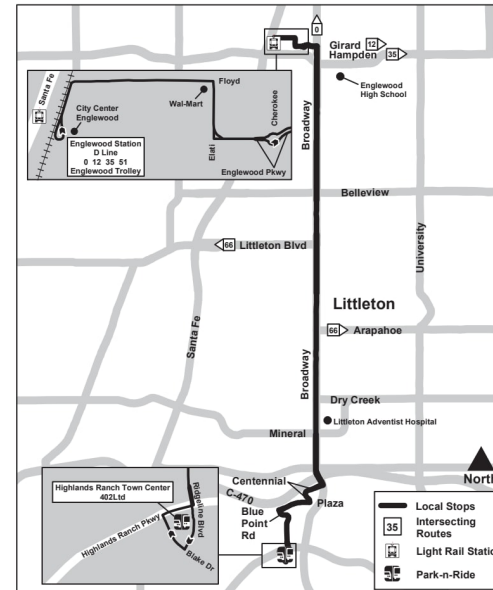

0B

South Broadway

Route 0B South Broadway Effective: 29 September 2024
Map Revised: 29 September 2024

Holiday schedule

RTD services follow a Sunday/Holiday schedule on New Year's Day, Memorial Day, Independence Day, Labor Day, Thanksgiving Day, and Christmas Day

NORTHBOUND | SATURDAY

Highlands Ranch Town Center Gate B	Ridgeline - Bluepoint	Broadway - Mineral	Broadway - Arapahoe	Broadway - Littleton	Broadway - Oxford	Englewood Station Gate G
04:32	04:35	04:41	04:45	04:48	04:53	05:00
05:02	05:05	05:11	05:15	05:18	05:23	05:30
05:31	05:34	05:40	05:44	05:47	05:53	06:00
06:01	06:04	06:10	06:14	06:17	06:23	06:30
06:31	06:34	06:40	06:44	06:47	06:53	07:00
07:01	07:04	07:10	07:14	07:17	07:23	07:30
07:31	07:34	07:40	07:44	07:47	07:53	08:00
08:01	08:04	08:10	08:14	08:17	08:23	08:30
08:28	08:31	08:38	08:42	08:45	08:52	09:00
08:58	09:01	09:08	09:12	09:15	09:22	09:30
09:28	09:31	09:38	09:42	09:45	09:52	10:00
09:58	10:01	10:08	10:12	10:15	10:22	10:30
10:28	10:31	10:38	10:42	10:45	10:52	11:00
10:58	11:01	11:08	11:12	11:15	11:22	11:30
11:27	11:30	11:37	11:41	11:44	11:52	12:00
11:57	12:00	12:07	12:11	12:14	12:22	12:30
12:27	12:30	12:37	12:41	12:44	12:52	01:00
12:57	01:00	01:07	01:11	01:14	01:22	01:30
01:27	01:30	01:37	01:41	01:44	01:52	02:00
01:57	02:00	02:07	02:11	02:14	02:22	02:30
02:27	02:30	02:38	02:42	02:45	02:52	03:00
02:57	03:00	03:08	03:12	03:15	03:22	03:30
03:27	03:30	03:38	03:42	03:45	03:52	04:00
03:57	04:00	04:08	04:12	04:15	04:22	04:30
04:28	04:31	04:38	04:42	04:45	04:52	05:00
04:58	05:01	05:08	05:12	05:15	05:22	05:30
05:28	05:31	05:38	05:42	05:45	05:52	06:00