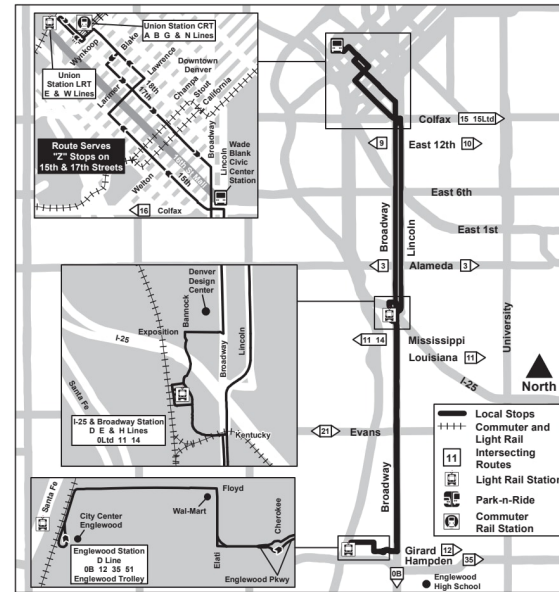

## Broadway

브로드웨이

Route 0 South Broadway Effective: 4 January 2026  
Map Revised: 4 January 2026

### 범례

Englewood...

정류장 / 역 이름

03:53

AM

04:52

PM

Englewood Station Gate C	Broadway - Evans	I-25 & Broadway Gate A2 [Ar]	I-25 & Broadway Station Gate A2...	Lincoln - Alameda	Colfax - Broadway	Lawrence - 16th	Union Station	Union Station Gate B7
03:53	04:02	04:08	04:10	04:14	04:21	04:26	04:31	
04:52	05:01	05:07	05:09	05:13	05:21	05:26		05:31
05:36	05:45	05:52	05:54	05:58	06:07	06:12		06:17
05:50	05:59	06:06	06:08	06:12	06:21	06:26		06:31
06:05	06:14	06:21	06:23	06:27	06:36	06:41		06:46
06:20	06:29	06:36	06:38	06:42	06:51	06:56		07:01
06:35	06:44	06:51	06:53	06:57	07:06	07:11	07:16	
06:50	06:59	07:06	07:08	07:12	07:21	07:26	07:31	
07:05	07:14	07:21	07:23	07:27	07:36	07:41	07:46	
07:20	07:29	07:36	07:38	07:42	07:51	07:56	08:01	
07:35	07:44	07:51	07:53	07:57	08:06	08:11	08:16	
07:48	07:58	08:05	08:07	08:11	08:21	08:26	08:31	
08:03	08:13	08:20	08:22	08:26	08:36	08:41	08:46	
08:18	08:28	08:35	08:37	08:41	08:51	08:56	09:01	
08:33	08:43	08:50	08:52	08:56	09:06	09:11	09:16	
08:46	08:56	09:04	09:06	09:10	09:21	09:26	09:31	
09:04	09:15	09:24	09:26	09:31	09:43	09:48	09:53	
09:19	09:30	09:39	09:41	09:46	09:58	10:03	10:08	
09:34	09:45	09:54	09:56	10:01	10:13	10:18	10:23	
09:49	10:00	10:09	10:11	10:16	10:28	10:33	10:38	
10:04	10:15	10:24	10:26	10:31	10:43	10:48	10:53	
10:19	10:30	10:39	10:41	10:46	10:58	11:03	11:08	
10:33	10:44	10:53	10:55	11:00	11:13	11:18	11:23	
10:48	10:59	11:08	11:10	11:15	11:28	11:33	11:38	
11:04	11:15	11:24	11:26	11:31	11:44	11:49	11:54	
11:19	11:30	11:39	11:41	11:46	11:59	<b>12:04</b>	<b>12:09</b>	
11:34	11:45	11:54	11:56	<b>12:01</b>	<b>12:14</b>	<b>12:19</b>	<b>12:24</b>	